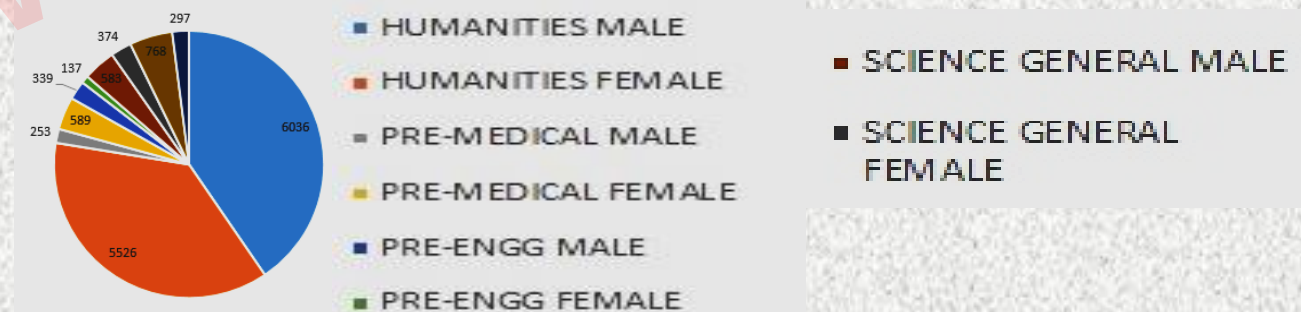

PASS PERCENTAGE PRIVATE CANDIDATES

PRIVATE	GROUP	GENDER	NO OF CANDIDATES	PASS	PASS%
	HUMANITIES	MALE	6232	6036	96.85
		FEMALE	5619	5526	98.34
		TOTAL	11851	11562	97.56
	PRE-MEDICAL	MALE	313	253	80.83
		FEMALE	703	589	83.78
		TOTAL	1016	842	82.87
	PRE-ENGG	MALE	466	339	72.75
		FEMALE	187	137	73.26
		TOTAL	653	476	72.89
SCIENCE GENERAL	MALE	673	583	86.63	
	FEMALE	406	374	92.12	
	TOTAL	1079	957	88.69	
COMMERCE	MALE	818	768	93.89	
	FEMALE	304	297	97.7	
	TOTAL	1122	1065	94.92