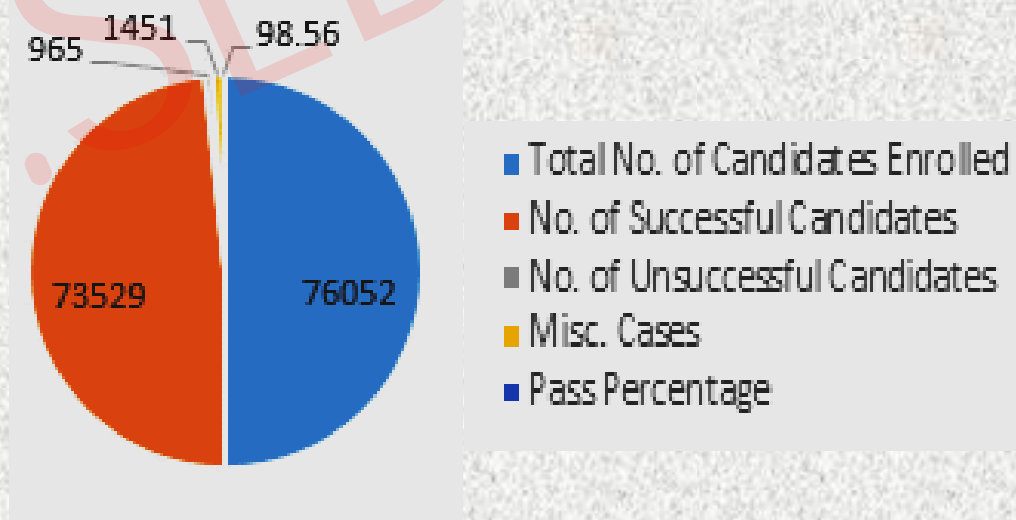

GLIMPSES OF RESULT

1.	Total No. of Candidates Enrolled	76052
2.	No. of Successful Candidates	73529
3.	No. of Unsuccessful Candidates	965
4.	Misc. Cases	1451
5.	Pass Percentage	98.56